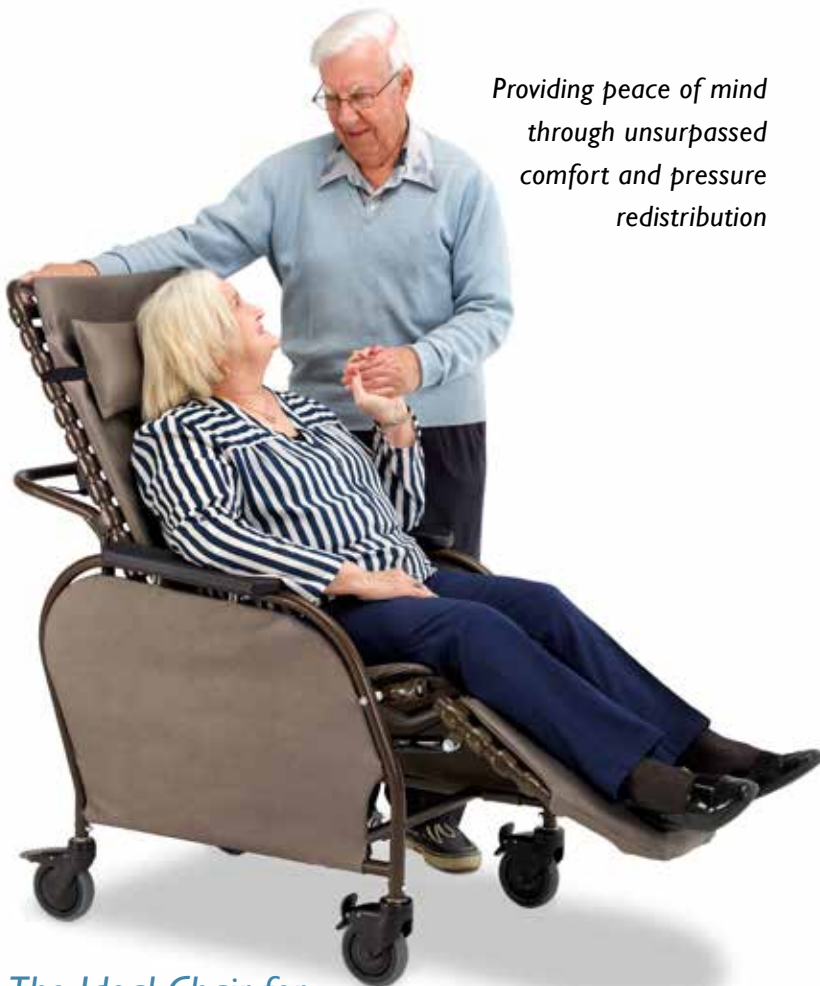

A cost-effective chair, the LT offers streamlined features focusing on BRODA's core elements:

- BRODA's Comfort Tension Seating® aids in long term comfort and pressure ulcer prevention.
- Unlike traditional recliners, the LT offers smooth infinitely adjustable seat tilt for individualized positioning to help prevent falls and redistribute pressure.
- Unique front pivot seat tilt enables patients to look forward, even in full tilt, for socializing with others - Enhancing quality of life.
- Lightweight, yet exceptionally durable design provides ease of maneuverability.

28° of infinitely adjustable seat tilt provides safe and comfortable positioning.

Versatility allows patients to sit up at a table or rest in the chair.

*Providing peace of mind through unsurpassed comfort and pressure redistribution*

### STANDARD FEATURES

- BRODA Comfort Tension Seating®
- 16 gauge powder coated tubular steel
- 19" seat width
- 18" seat depth
- 32" back height
- 28° infinitely adjustable seat tilt
- 20" seat to floor height
- Infinitely adjustable elevating legrest
- Soft, durable polyurethane armrests
- 3 x 5" total lock casters, 1 x 5" rear directional Lock caster
- 26" overall width
- 65 lbs. overall weight
- 250 lbs. weight capacity

Legrest is infinitely adjustable for individual positioning and additional pressure redistribution.

*The LT helps you to provide the best quality of care for patients:*

Removable vinyl padding is easy to clean.